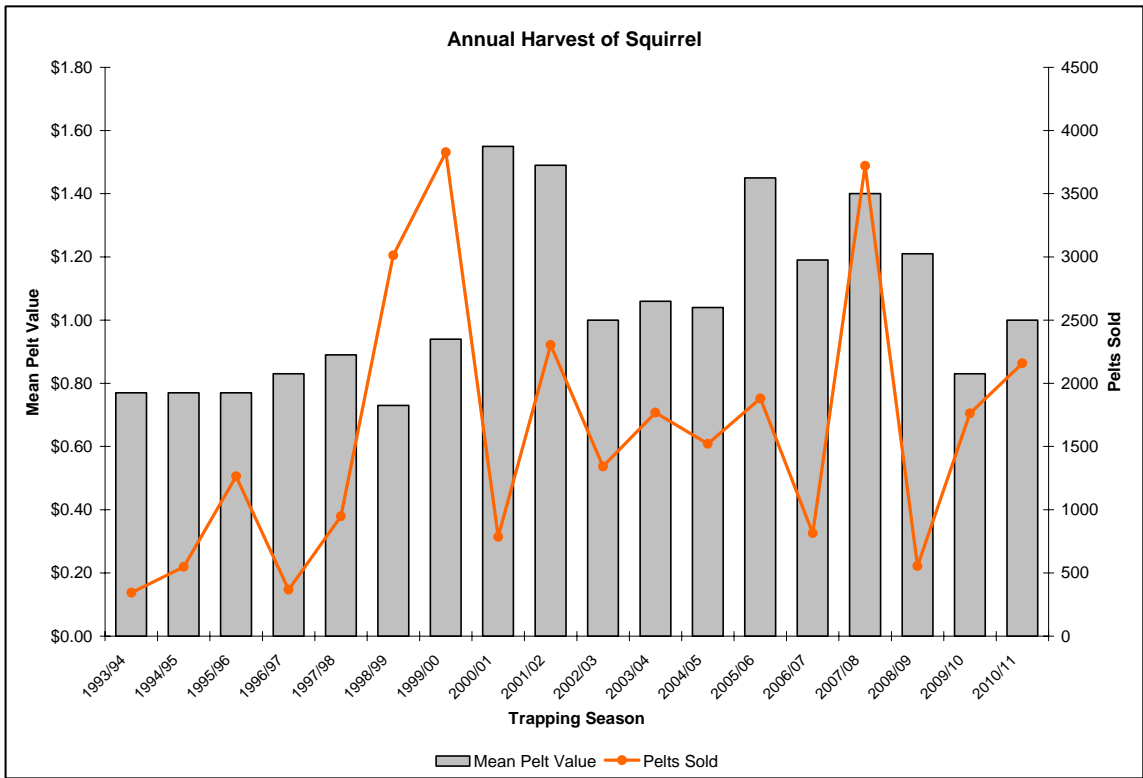

SMALL GAME SPECIES

Annual Harvest of Snow Shoe Hare (Insular Newfoundland)

BIG GAME SPECIES

FURBEARING SPECIES

Annual Harvest of Coyotes (Hunting and Trapping)

The number of coyotes harvested in Newfoundland during the 1991/92 through 2011/12 seasons. A specific coyote hunting season was initiated in the 2004/05 season.