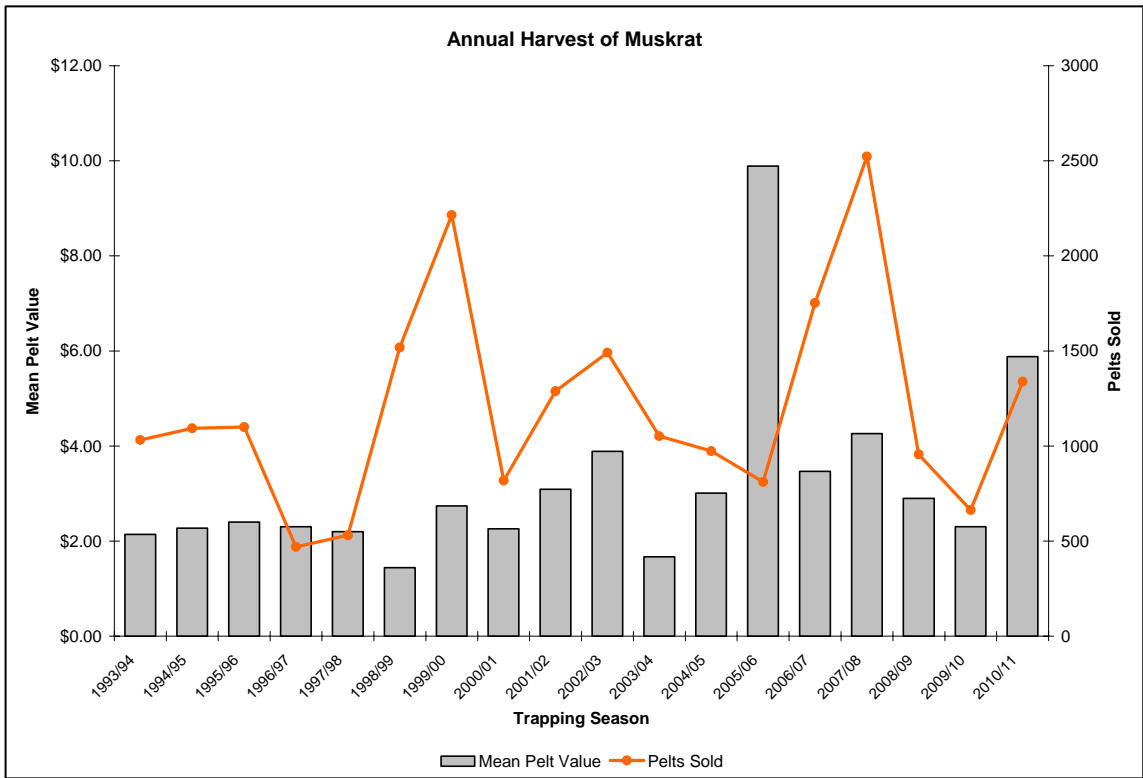

SMALL GAME SPECIES

Annual Harvest of Snow Shoe Hare (Insular Newfoundland)

BIG GAME SPECIES

FURBEARING SPECIES

Annual Harvest of Coyotes (Hunting and Trapping)

The number of coyotes harvested in Newfoundland during the 1991/92 through 2011/12 seasons. A specific coyote hunting season was initiated in the 2004/05 season.