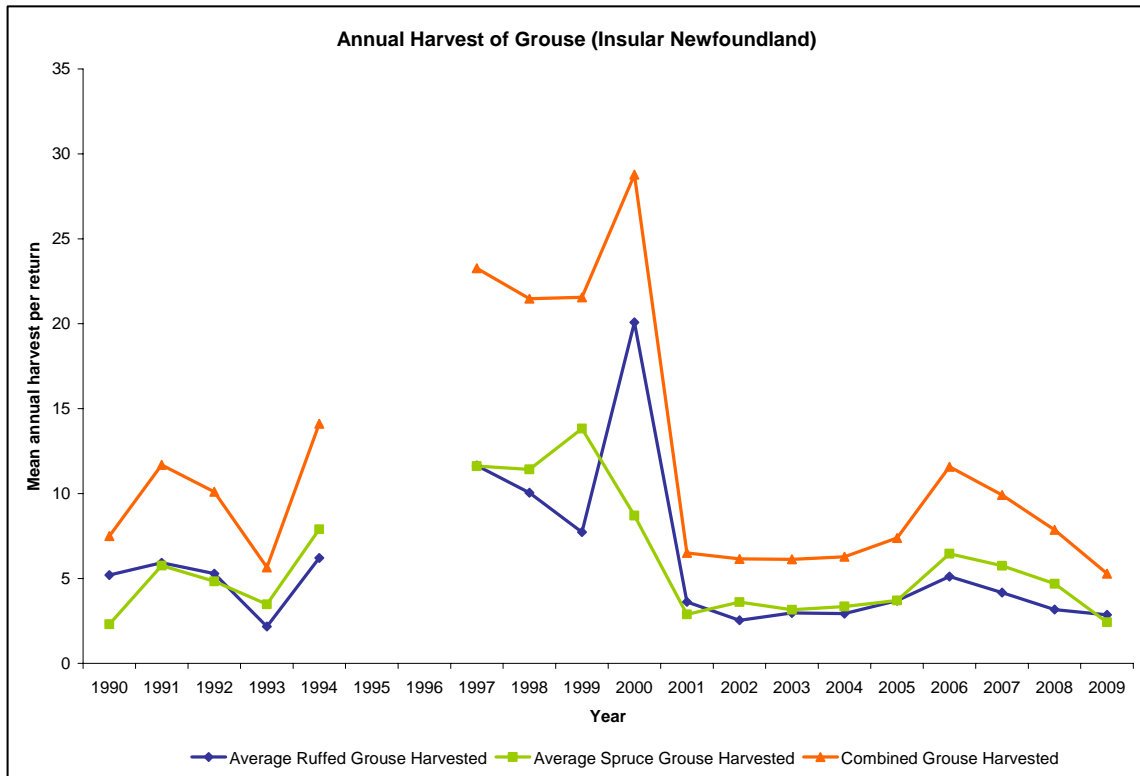

SMALL GAME SPECIES

Annual Harvest of Snow Shoe Hare (Insular Newfoundland)

BIG GAME SPECIES

FURBEARING SPECIES

Annual Harvest of Coyotes (Hunting and Trapping)

The number of coyotes harvested in Newfoundland during the 1991/92 through 2011/12 seasons. A specific coyote hunting season was initiated in the 2004/05 season.