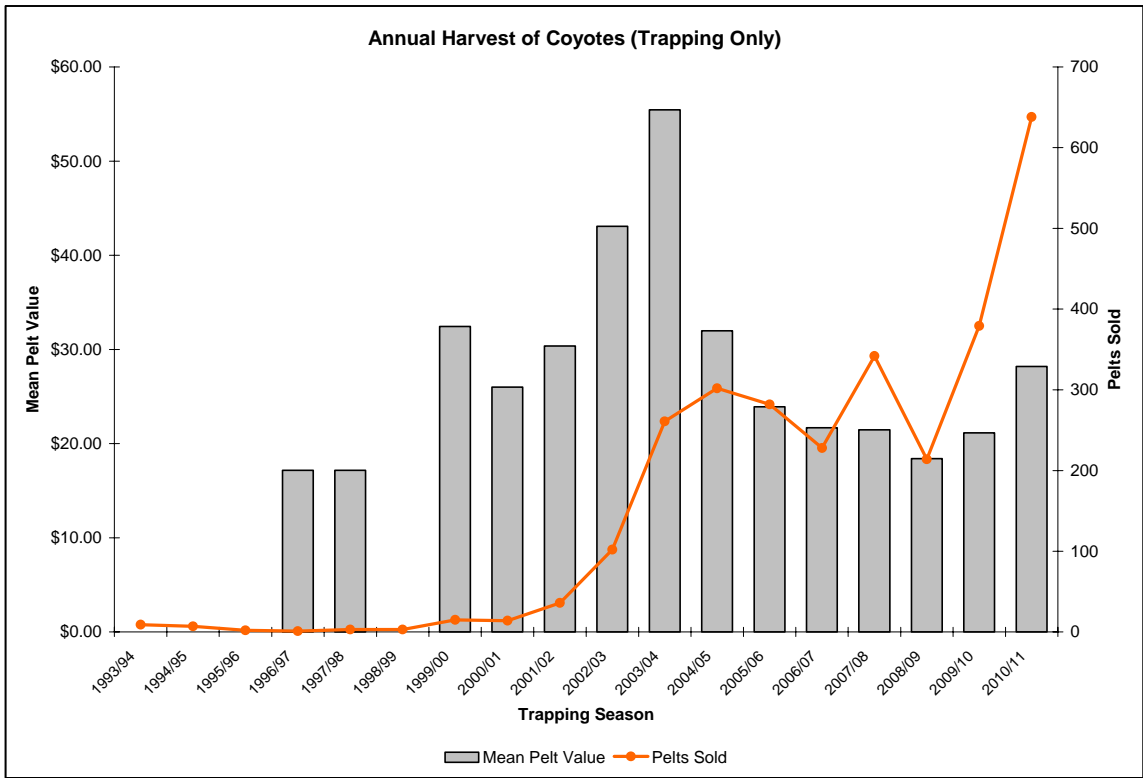

SMALL GAME SPECIES

Annual Harvest of Snow Shoe Hare (Insular Newfoundland)

BIG GAME SPECIES

FURBEARING SPECIES

Annual Harvest of Coyotes (Hunting and Trapping)

The number of coyotes harvested in Newfoundland during the 1991/92 through 2011/12 seasons. A specific coyote hunting season was initiated in the 2004/05 season.