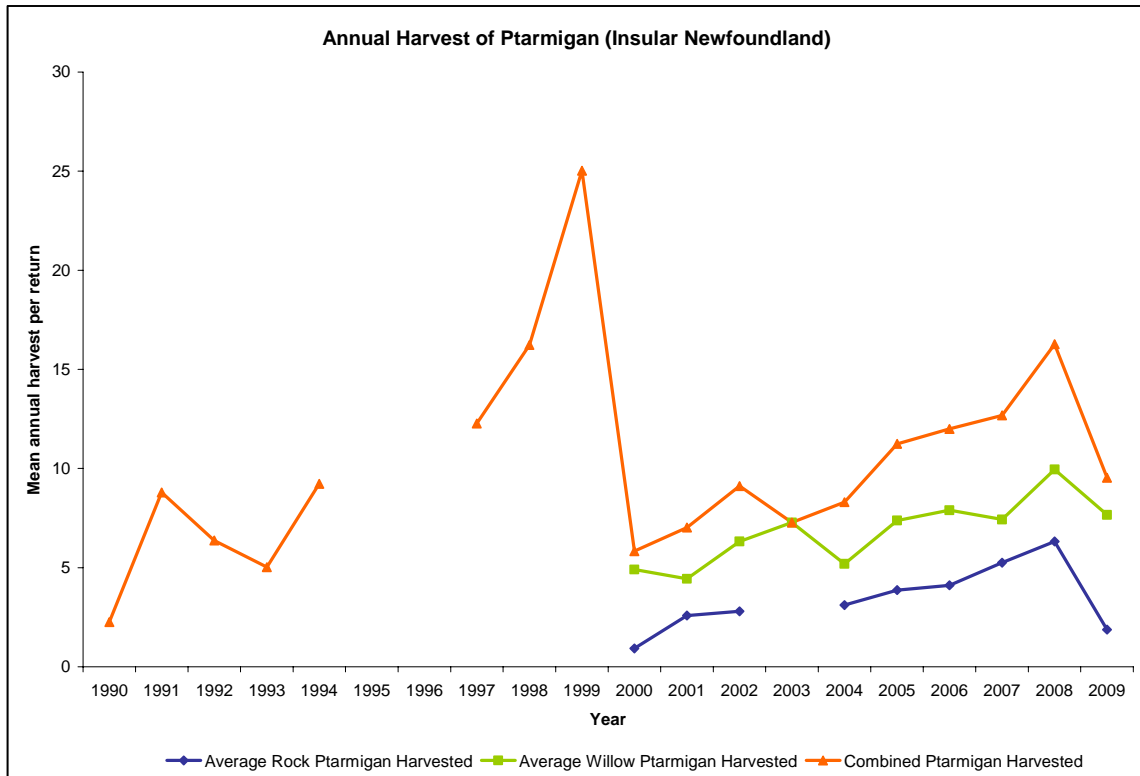

SMALL GAME SPECIES

Annual Harvest of Snow Shoe Hare (Insular Newfoundland)

BIG GAME SPECIES

FURBEARING SPECIES

Annual Harvest of Coyotes (Hunting and Trapping)

The number of coyotes harvested in Newfoundland during the 1991/92 through 2011/12 seasons. A specific coyote hunting season was initiated in the 2004/05 season.