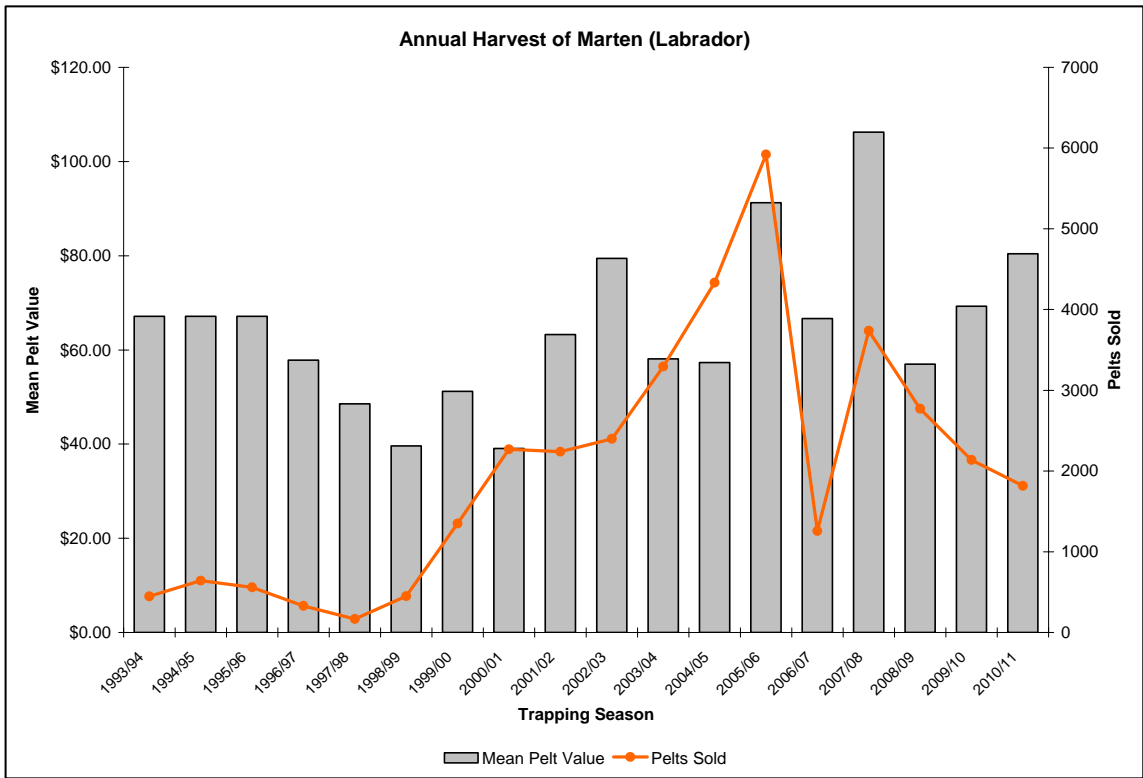

SMALL GAME SPECIES

Annual Harvest of Snow Shoe Hare (Insular Newfoundland)

BIG GAME SPECIES

FURBEARING SPECIES

Annual Harvest of Coyotes (Hunting and Trapping)

The number of coyotes harvested in Newfoundland during the 1991/92 through 2011/12 seasons. A specific coyote hunting season was initiated in the 2004/05 season.