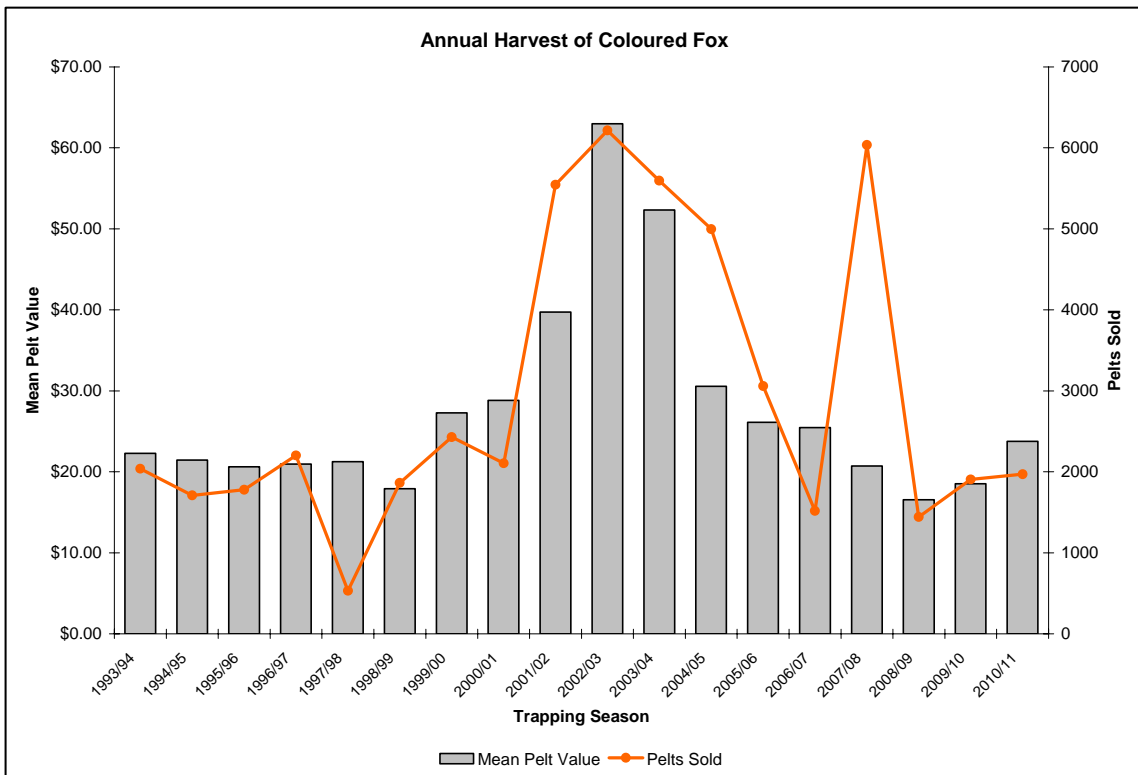

SMALL GAME SPECIES

Annual Harvest of Snow Shoe Hare (Insular Newfoundland)

BIG GAME SPECIES

FURBEARING SPECIES

Annual Harvest of Coyotes (Hunting and Trapping)

The number of coyotes harvested in Newfoundland during the 1991/92 through 2011/12 seasons. A specific coyote hunting season was initiated in the 2004/05 season.