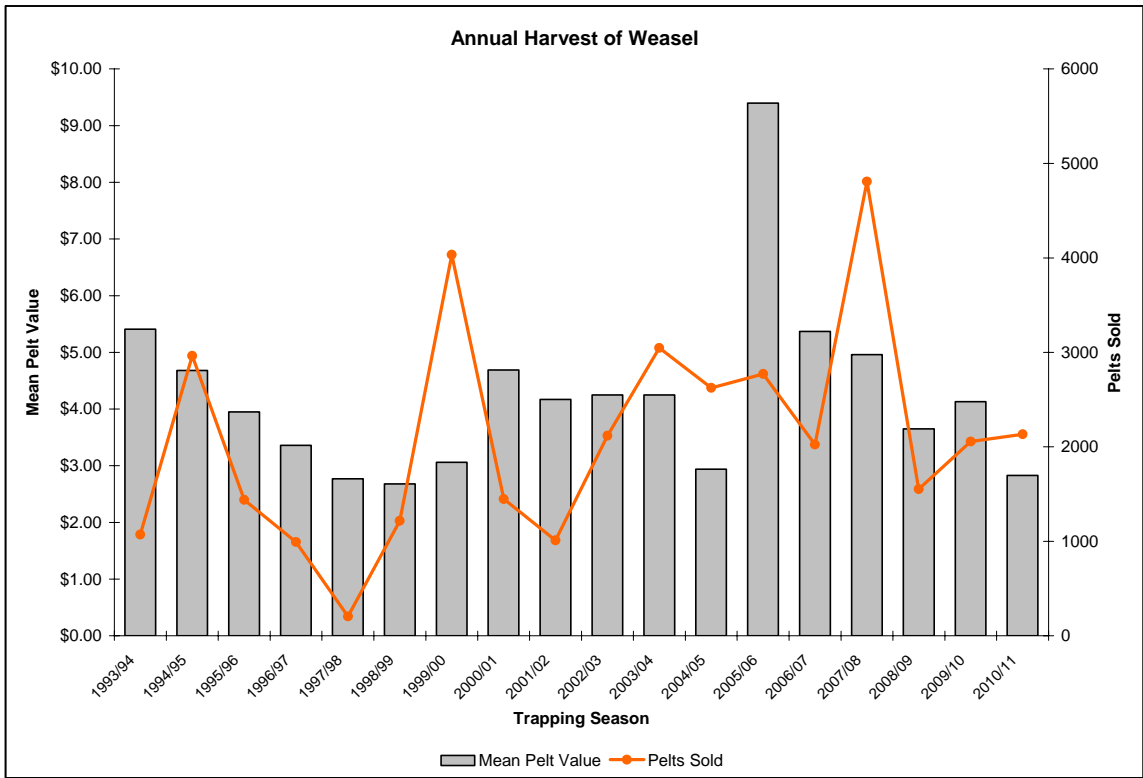

SMALL GAME SPECIES

Annual Harvest of Snow Shoe Hare (Insular Newfoundland)

BIG GAME SPECIES

FURBEARING SPECIES

Annual Harvest of Coyotes (Hunting and Trapping)

The number of coyotes harvested in Newfoundland during the 1991/92 through 2011/12 seasons. A specific coyote hunting season was initiated in the 2004/05 season.