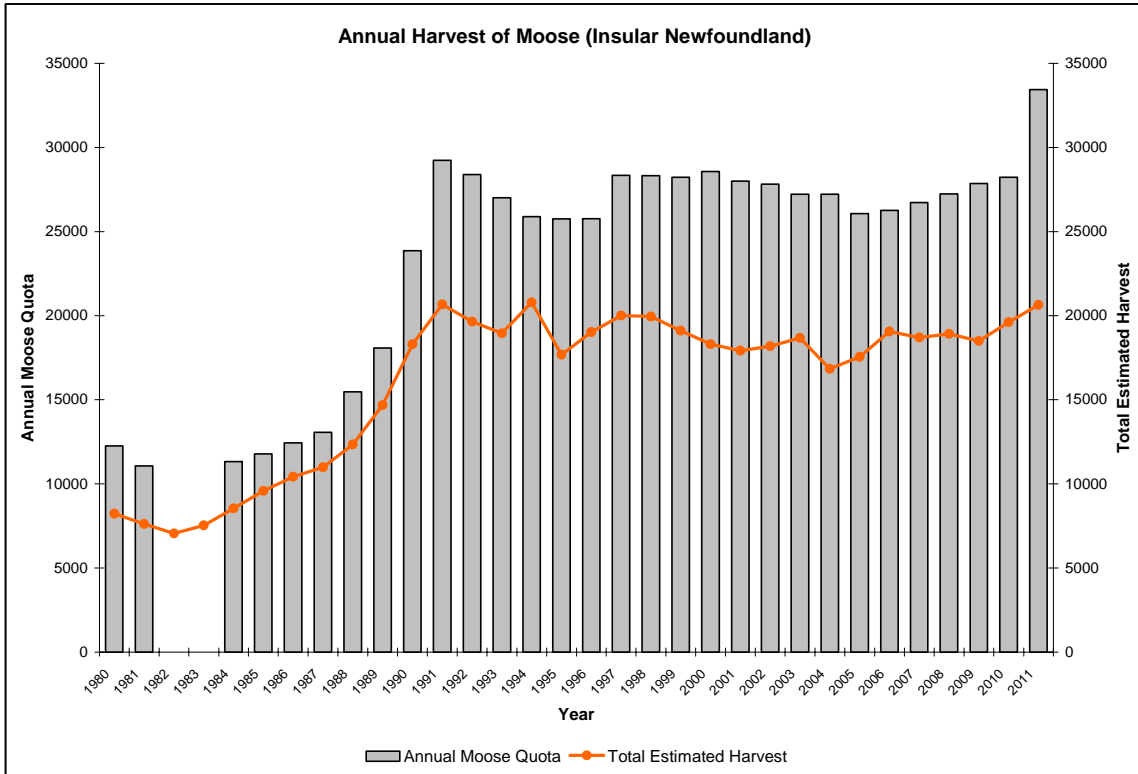

SMALL GAME SPECIES

Annual Harvest of Snow Shoe Hare (Insular Newfoundland)

BIG GAME SPECIES

FURBEARING SPECIES

Annual Harvest of Coyotes (Hunting and Trapping)

The number of coyotes harvested in Newfoundland during the 1991/92 through 2011/12 seasons. A specific coyote hunting season was initiated in the 2004/05 season.