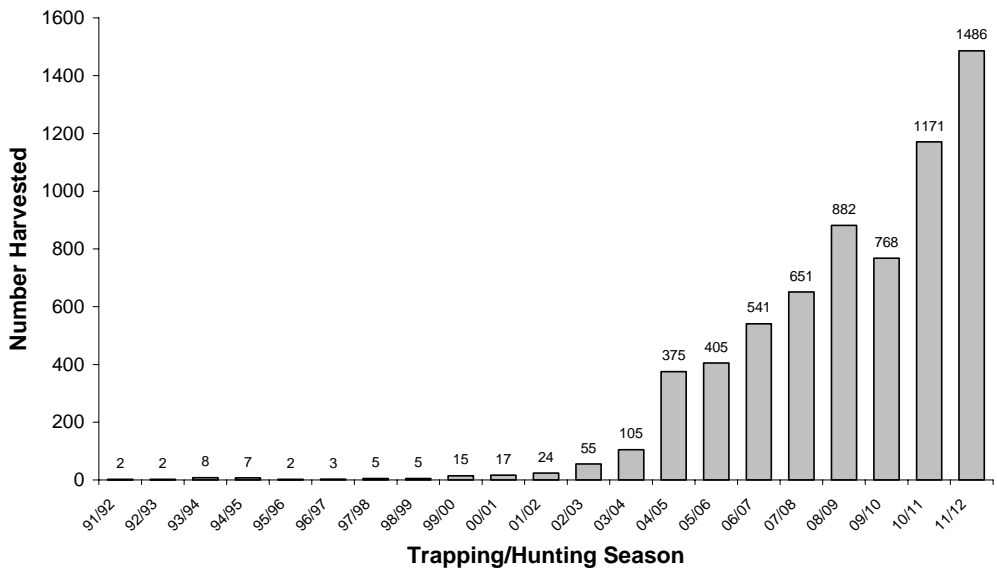

SMALL GAME SPECIES

Annual Harvest of Snow Shoe Hare (Insular Newfoundland)

BIG GAME SPECIES

FURBEARING SPECIES

Annual Harvest of Coyotes (Hunting and Trapping)

The number of coyotes harvested in Newfoundland during the 1991/92 through 2011/12 seasons. A specific coyote hunting season was initiated in the 2004/05 season.