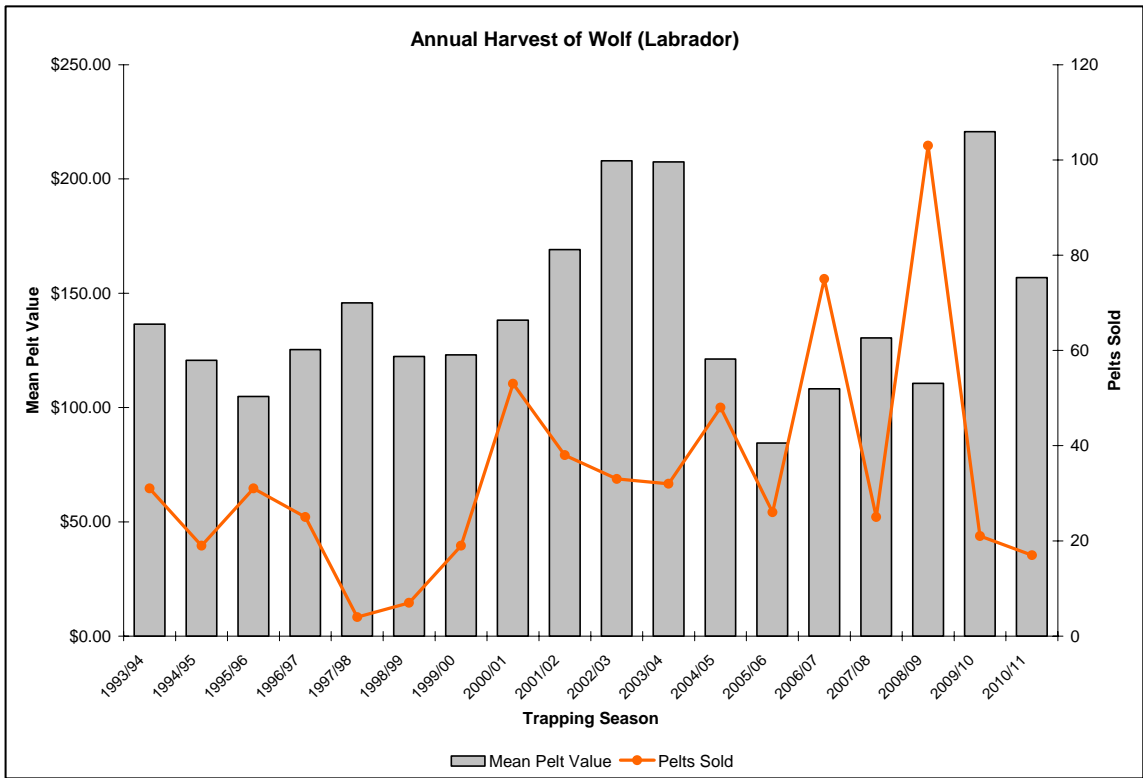

SMALL GAME SPECIES

Annual Harvest of Snow Shoe Hare (Insular Newfoundland)

BIG GAME SPECIES

FURBEARING SPECIES

Annual Harvest of Coyotes (Hunting and Trapping)

The number of coyotes harvested in Newfoundland during the 1991/92 through 2011/12 seasons. A specific coyote hunting season was initiated in the 2004/05 season.