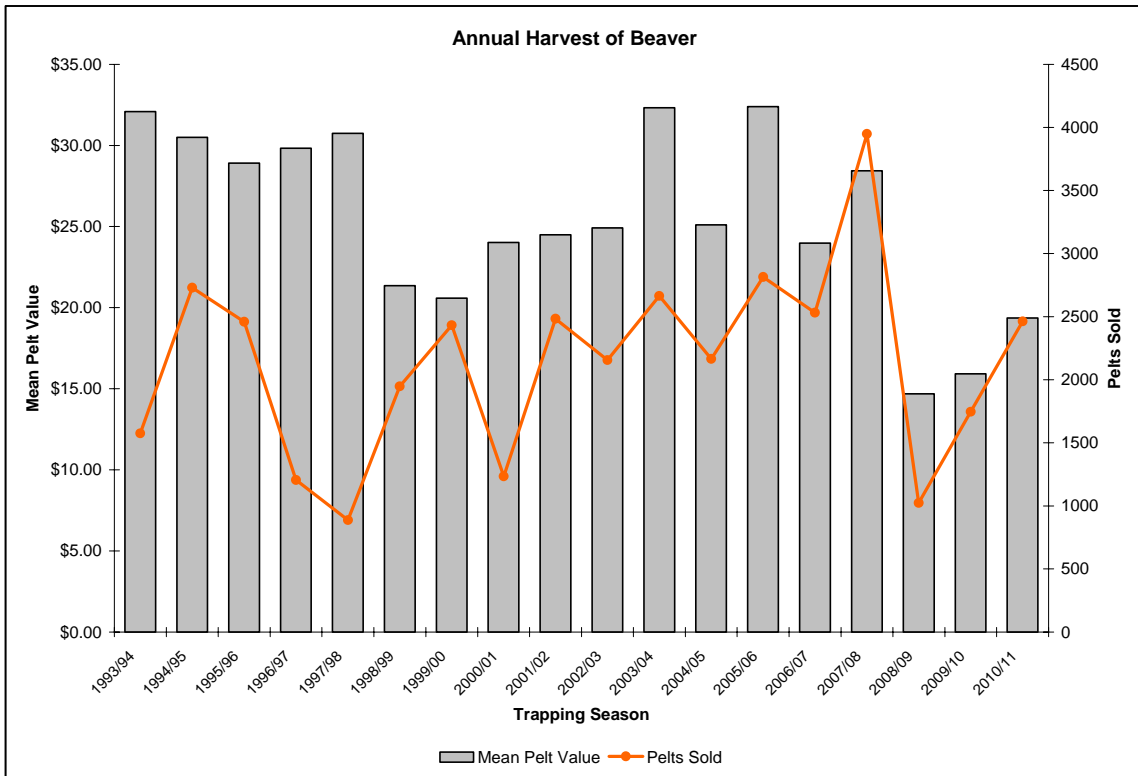

SMALL GAME SPECIES

Annual Harvest of Snow Shoe Hare (Insular Newfoundland)

BIG GAME SPECIES

FURBEARING SPECIES

Annual Harvest of Coyotes (Hunting and Trapping)

The number of coyotes harvested in Newfoundland during the 1991/92 through 2011/12 seasons. A specific coyote hunting season was initiated in the 2004/05 season.