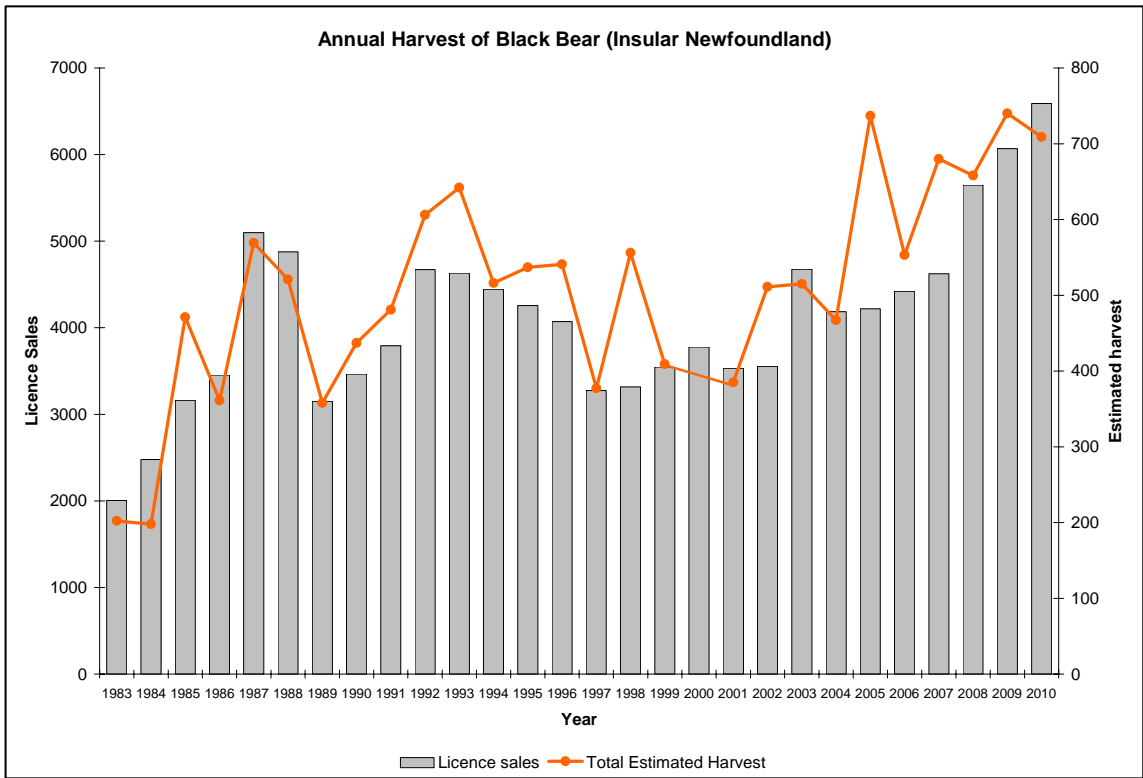

SMALL GAME SPECIES

Annual Harvest of Snow Shoe Hare (Insular Newfoundland)

BIG GAME SPECIES

FURBEARING SPECIES

Annual Harvest of Coyotes (Hunting and Trapping)

The number of coyotes harvested in Newfoundland during the 1991/92 through 2011/12 seasons. A specific coyote hunting season was initiated in the 2004/05 season.