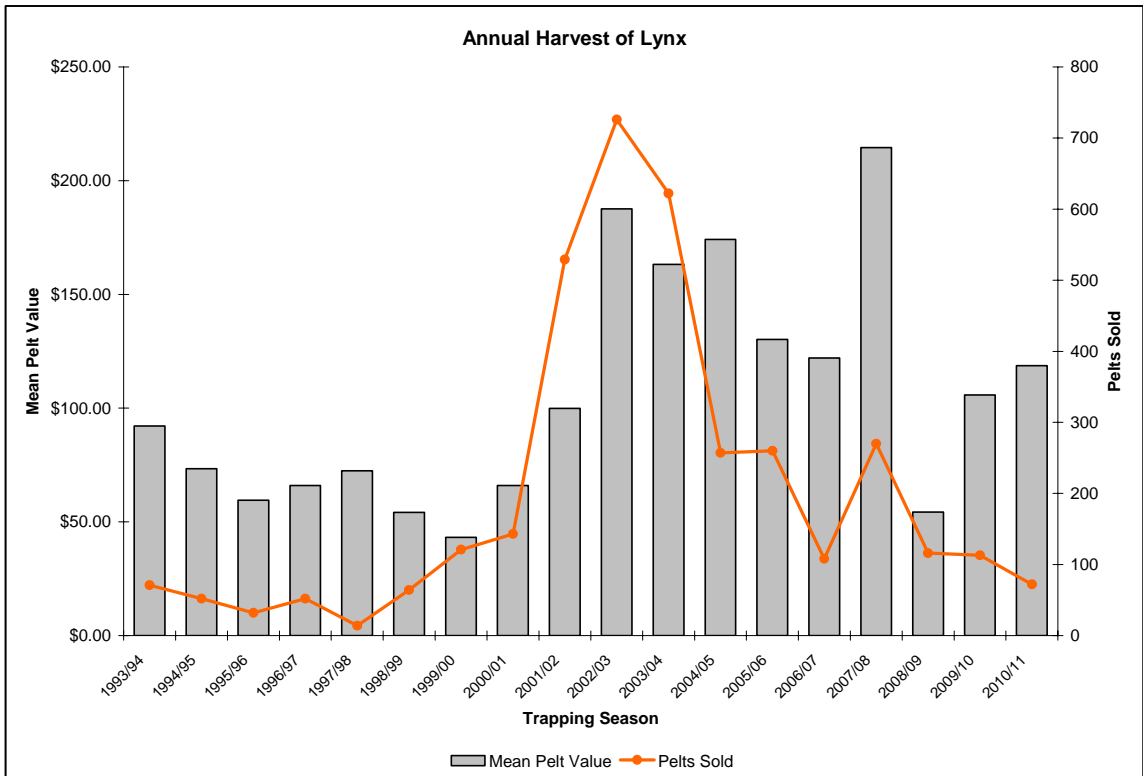

SMALL GAME SPECIES

Annual Harvest of Snow Shoe Hare (Insular Newfoundland)

BIG GAME SPECIES

FURBEARING SPECIES

Annual Harvest of Coyotes (Hunting and Trapping)

The number of coyotes harvested in Newfoundland during the 1991/92 through 2011/12 seasons. A specific coyote hunting season was initiated in the 2004/05 season.