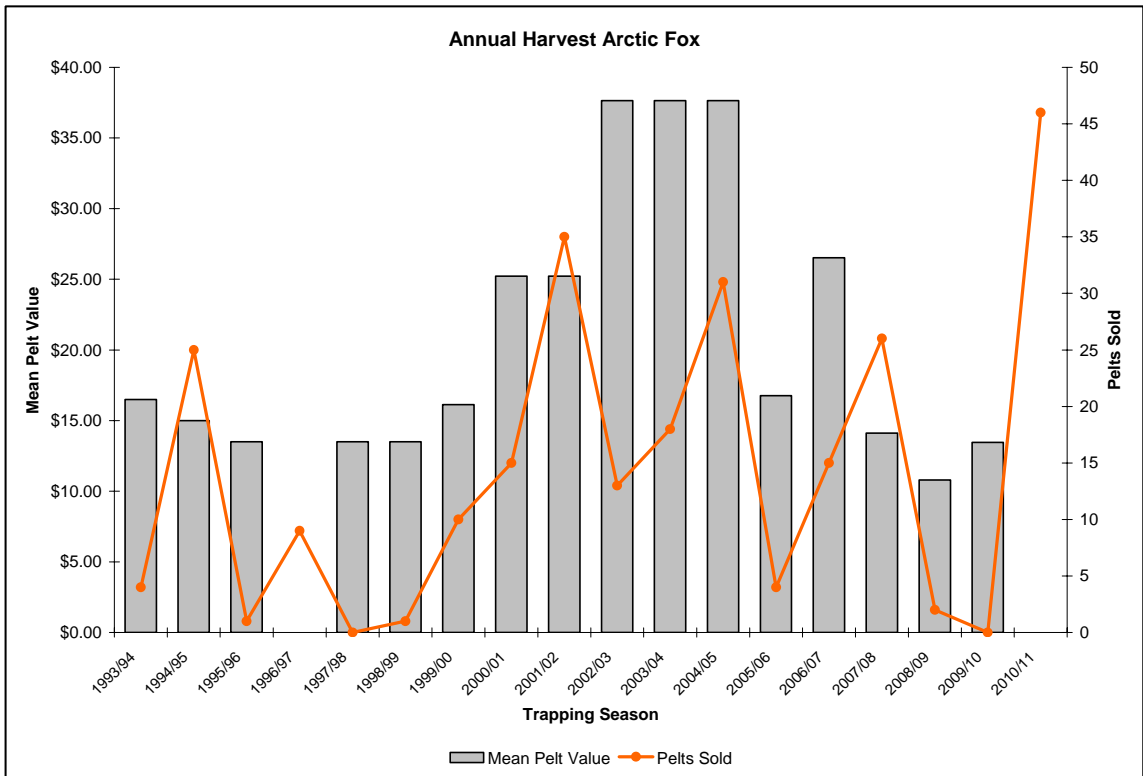

SMALL GAME SPECIES

Annual Harvest of Snow Shoe Hare (Insular Newfoundland)

BIG GAME SPECIES

FURBEARING SPECIES

Annual Harvest of Coyotes (Hunting and Trapping)

The number of coyotes harvested in Newfoundland during the 1991/92 through 2011/12 seasons. A specific coyote hunting season was initiated in the 2004/05 season.