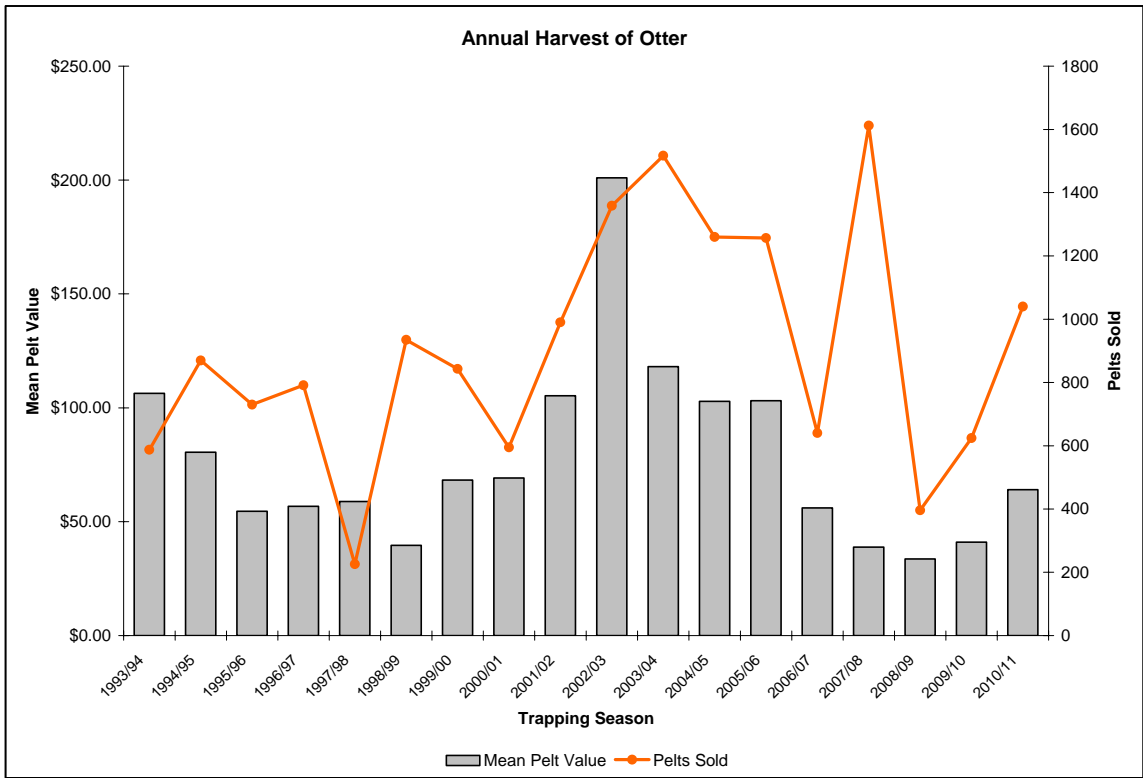

SMALL GAME SPECIES

Annual Harvest of Snow Shoe Hare (Insular Newfoundland)

BIG GAME SPECIES

FURBEARING SPECIES

Annual Harvest of Coyotes (Hunting and Trapping)

The number of coyotes harvested in Newfoundland during the 1991/92 through 2011/12 seasons. A specific coyote hunting season was initiated in the 2004/05 season.