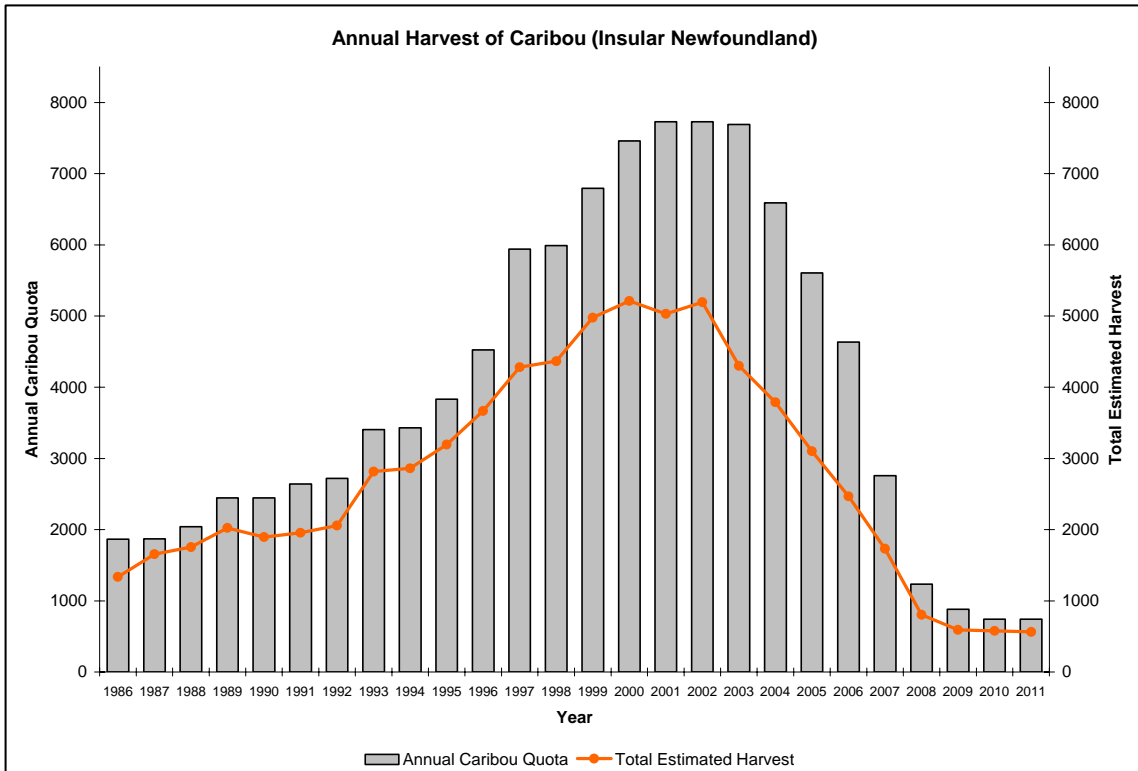

SMALL GAME SPECIES

Annual Harvest of Snow Shoe Hare (Insular Newfoundland)

BIG GAME SPECIES

FURBEARING SPECIES

Annual Harvest of Coyotes (Hunting and Trapping)

The number of coyotes harvested in Newfoundland during the 1991/92 through 2011/12 seasons. A specific coyote hunting season was initiated in the 2004/05 season.