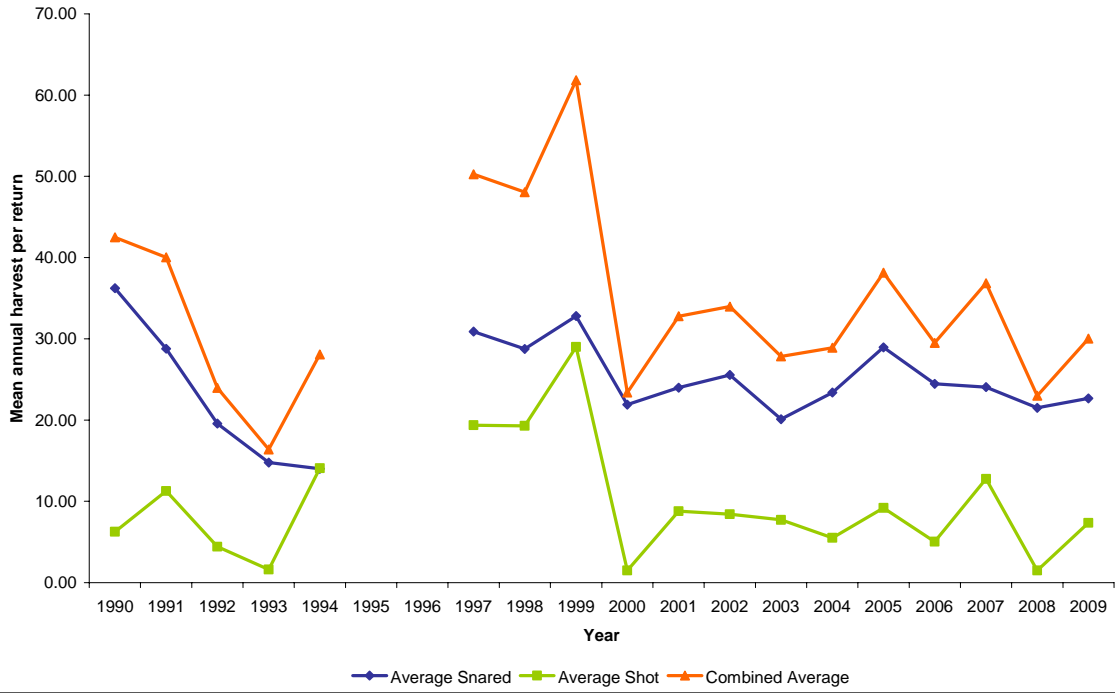

SMALL GAME SPECIES

Annual Harvest of Snow Shoe Hare (Insular Newfoundland)

BIG GAME SPECIES

FURBEARING SPECIES

Annual Harvest of Coyotes (Hunting and Trapping)

The number of coyotes harvested in Newfoundland during the 1991/92 through 2011/12 seasons. A specific coyote hunting season was initiated in the 2004/05 season.