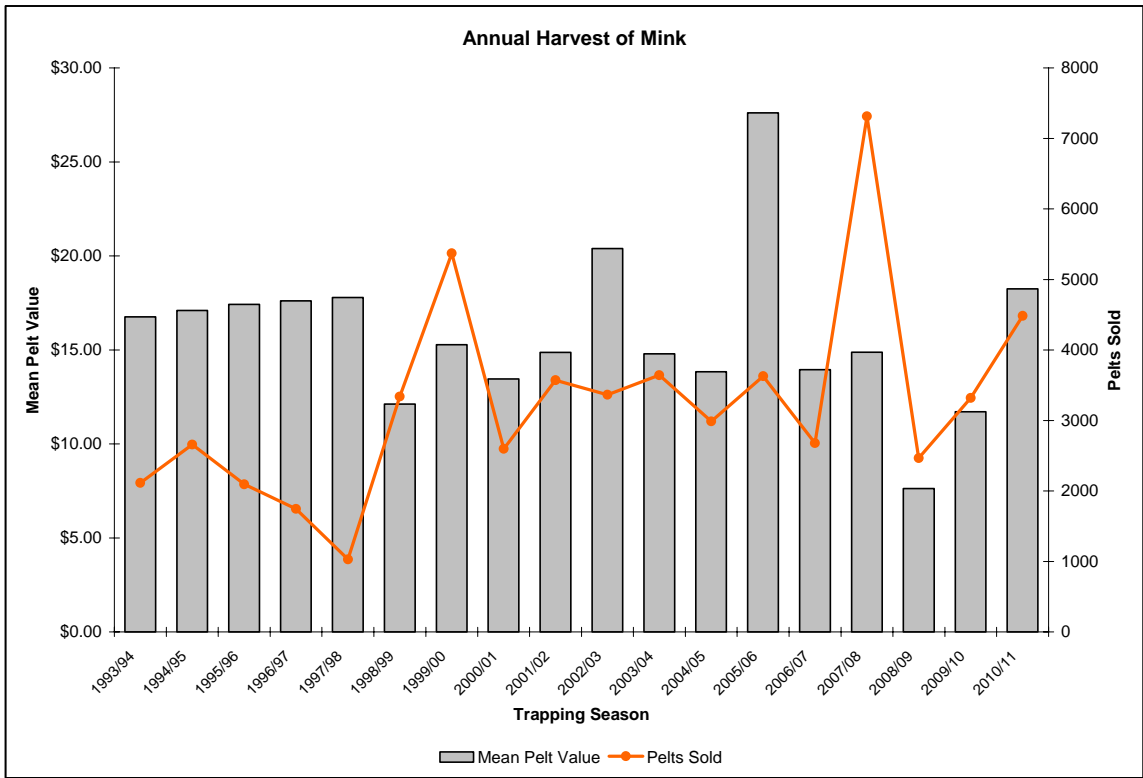

SMALL GAME SPECIES

Annual Harvest of Snow Shoe Hare (Insular Newfoundland)

BIG GAME SPECIES

FURBEARING SPECIES

Annual Harvest of Coyotes (Hunting and Trapping)

The number of coyotes harvested in Newfoundland during the 1991/92 through 2011/12 seasons. A specific coyote hunting season was initiated in the 2004/05 season.